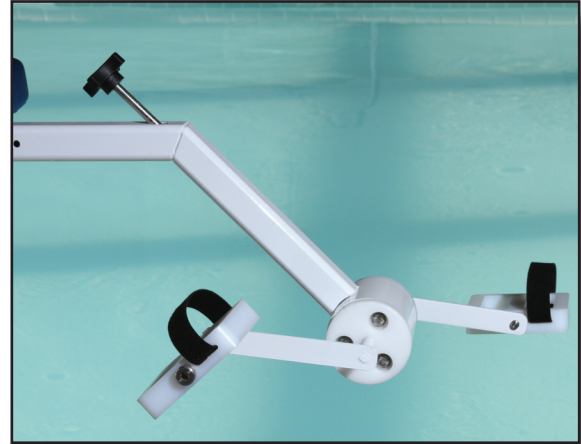

Aqua Creek Products

The Total Solution for Pool and Spa Access

The Cycle Attachment

Item# F-019CA

The Cycle Attachment quickly converts your lift into an aqua therapy bike. Simply slide the Cycle Attachment into place, install the 90° arm rests, lower yourself down into the water and enjoy hydro therapy without ever leaving your lift!

The Cycle Attachment is an upgrade option for our Revolution™ Lift, Pro Pool™ Lift Series, Spa Lift Series, Titan 600™ Lift and Scout™ Lift that makes exercising in your pool trouble free and convenient. Corrosion resistant stainless steel construction will provide years of trouble free use.

Includes a 5 year warranty.

Features:

- Stainless steel hardware
- Adjustable tension control
- Adjustable reach in 1" increments
- Easily adaptable to most Aqua Creek Lifts
- 90° arm rests with grips
- Nylon footstraps
- 5 year warranty

The Cycle Attachment fits right in the base of the seat and has an adjustable tension to allow you to change the degree of your work out with the simple turn of a knob.

PROUDLY SOLD BY: